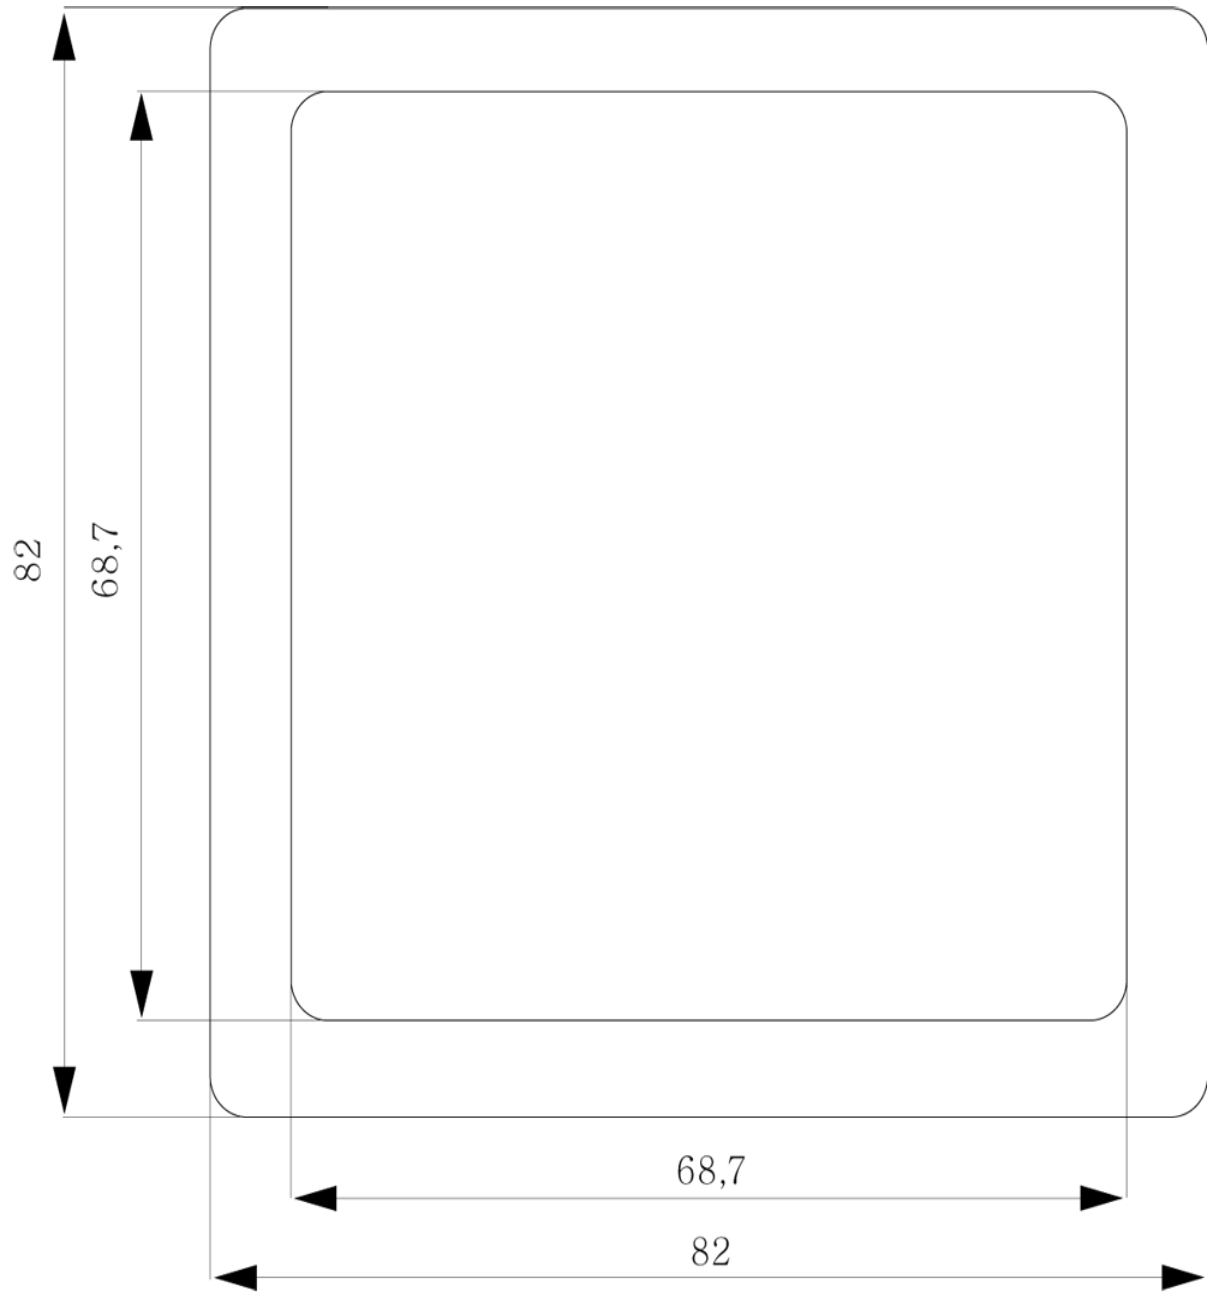

---

last modified:

9/13/2023